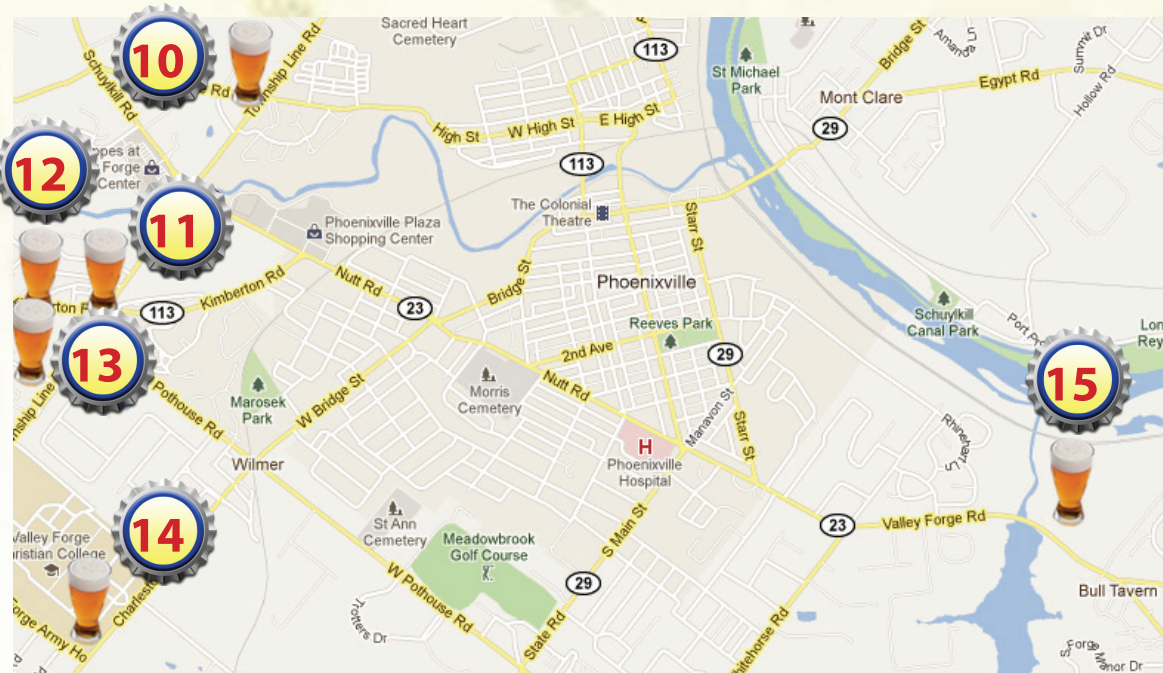

CRAWL SPOT CHECK LIST

Bridge Street Crawl Spots (Rt 23)

1. PJ Ryans Pub

231-233 Bridge Street
Phoenixville, PA 19460

2. Molly Maguires

197 Bridge Street
Phoenixville, PA 19460

3. The Fenix Bar

193 Bridge Street
Phoenixville, PA 19460

4. Franco Ristorante

226 Bridge Street
Phoenixville, PA 19460

5. Bistro on Bridge

210 Bridge Street
Phoenixville, PA 19460

6. The Pickering Creek Inn

37 Bridge Street
Phoenixville, PA 19460

7. The Columbia Bar & Grille

148 Bridge Street
Phoenixville, PA 19460

8. Iron Hill Brewery

130 E. Bridge Street
Phoenixville, PA 19460

9. Fitzwater Station

264 Canal Street
Phoenixville, PA 19460

Kimberton Crawl Spots (Rt 113 & 724)

10. Grid Iron

934 Township Line Road
Phoenixville, PA 19460

11. The Epicurean

902 Village At Eland
Phoenixville, PA 19460

12. Sly Fox

520 Kimberton Road
Phoenixville, PA 19460

13. Joe's All American Pub

519 Kimberton Road
Kimberton, PA 19442