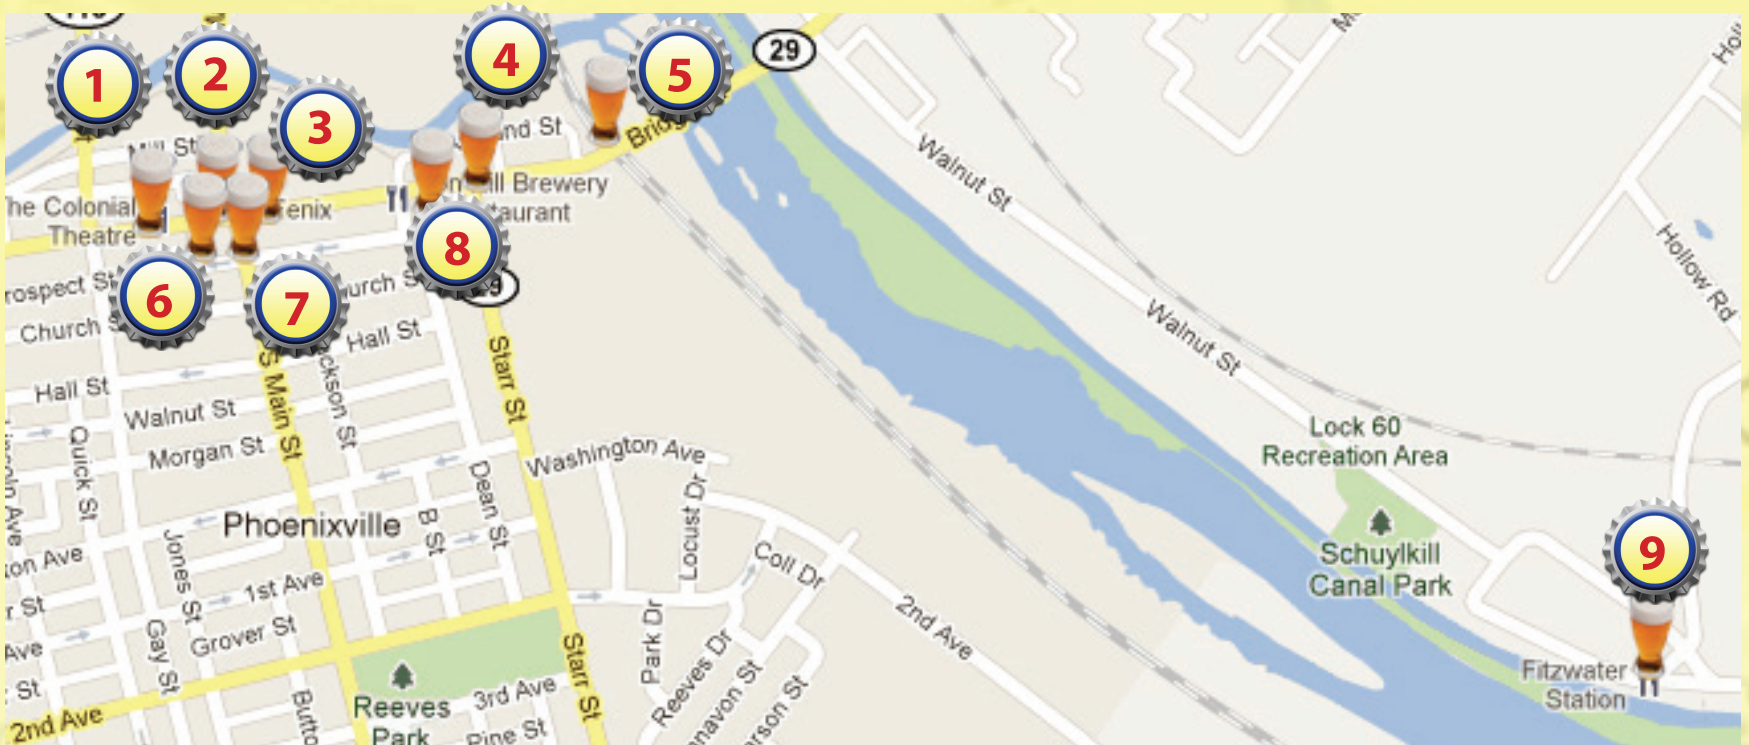

CRAWL SPOT CHECK LIST

Bridge Street Crawl Spots (Rt 23)

1. PJ Ryans Pub

231-233 Bridge Street
Phoenixville, PA 19460

2. Molly Maguires

197 Bridge Street
Phoenixville, PA 19460

3. The Fenix Bar

193 Bridge Street
Phoenixville, PA 19460

4. Franco Ristorante

226 Bridge Street
Phoenixville, PA 19460

5. Bistro on Bridge

210 Bridge Street
Phoenixville, PA 19460

6. The Pickering Creek Inn

37 Bridge Street
Phoenixville, PA 19460

7. The Columbia Bar & Grille

148 Bridge Street
Phoenixville, PA 19460

8. Iron Hill Brewery

130 E. Bridge Street
Phoenixville, PA 19460

9. Fitzwater Station

264 Canal Street
Phoenixville, PA 19460

Kimberton Crawl Spots (Rt 113 & 724)

10. Grid Iron

934 Township Line Road
Phoenixville, PA 19460

11. The Epicurean

902 Village At Eland
Phoenixville, PA 19460

12. Sly Fox

520 Kimberton Road
Phoenixville, PA 19460

13. Joe's All American Pub

519 Kimberton Road
Kimberton, PA 19442